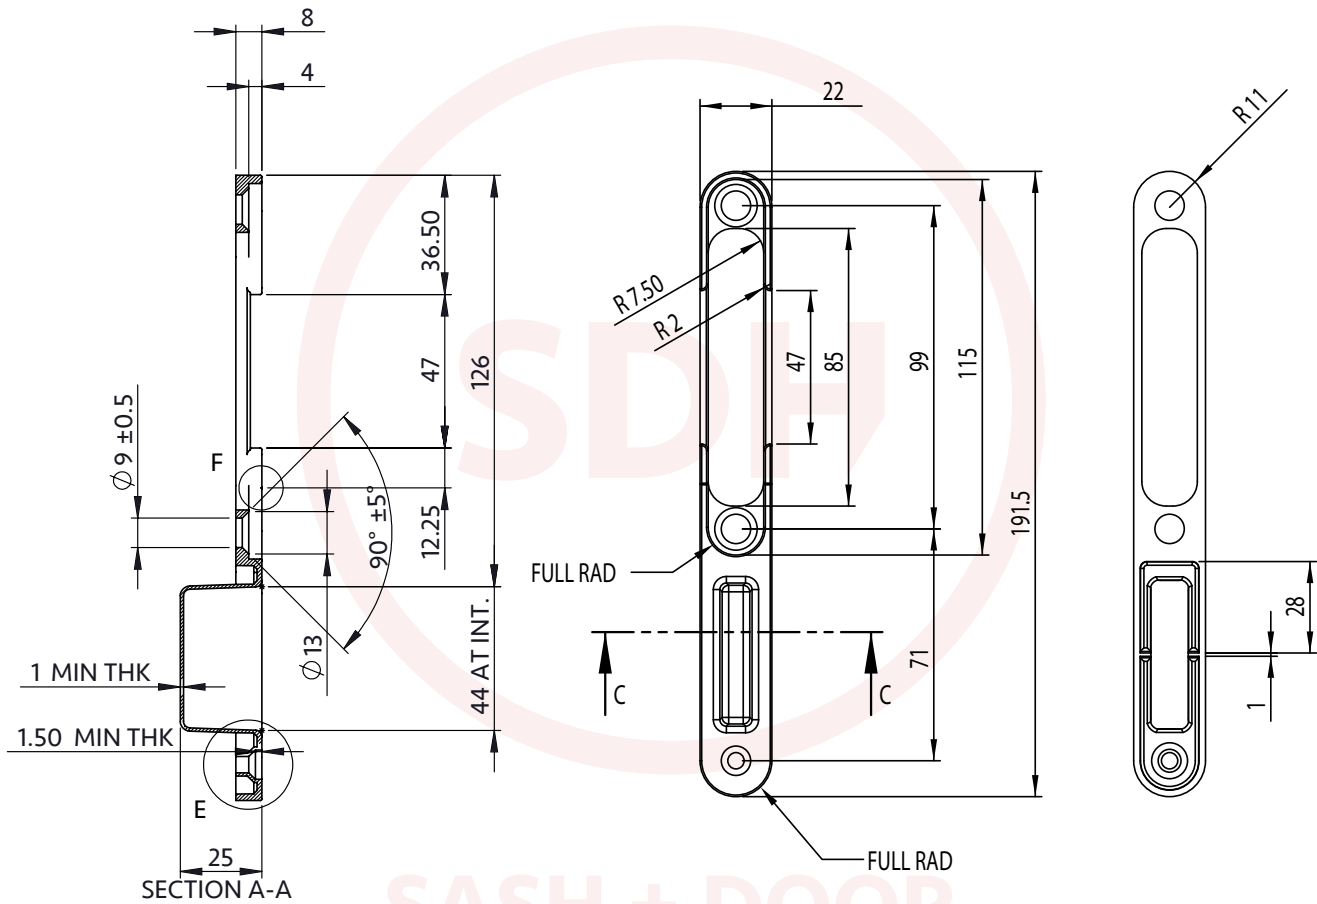

TDBK 2 Piece: Latch Base

TDBK 2 Piece: Latch Strike

SASH + DOOR
HARDWARE

Part	A
TDBK-2P-56	28mm
TDBK-2P-37	37mm
TDBK-2P-48	48mm
TDBK-2P-65	65mm
TDBK-2P-72	72mm
TDBK-2P-80	80mm
TDBK-2P-85	85mm
TDBK-2P-92	92mm