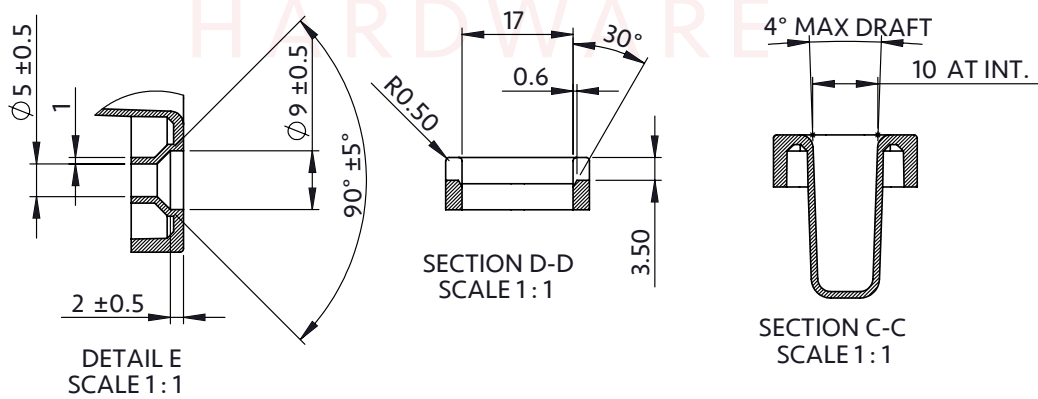

TDBK 2 Piece: Latch Base

TDBK 2 Piece: Latch Strike

SASH + DOOR
HARDWARE

Part	A
TDBK-2P-56	28mm
TDBK-2P-37	37mm
TDBK-2P-48	48mm
TDBK-2P-65	65mm
TDBK-2P-72	72mm
TDBK-2P-80	80mm
TDBK-2P-85	85mm
TDBK-2P-92	92mm