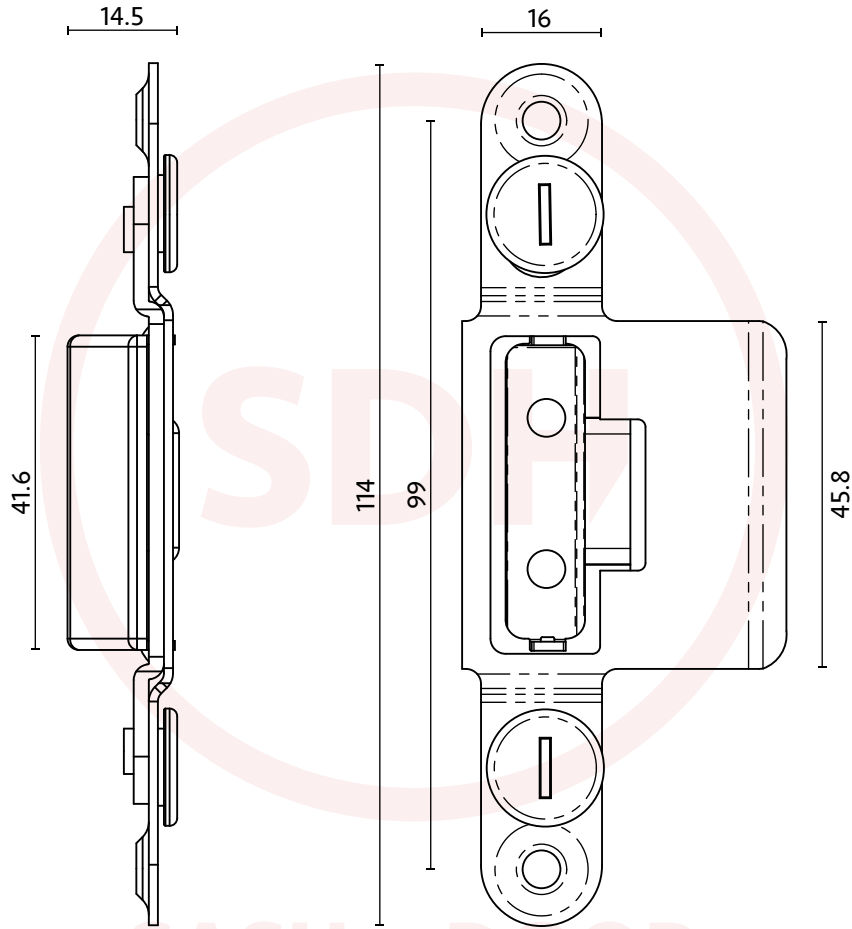

TDBK 2 Piece: Latch Base

TDBK 2 Piece: Latch Strike

SASH + DOOR
HARDWARE

Part	A
TDBK-2P-56	28mm
TDBK-2P-37	37mm
TDBK-2P-48	48mm
TDBK-2P-65	65mm
TDBK-2P-72	72mm
TDBK-2P-80	80mm
TDBK-2P-85	85mm
TDBK-2P-92	92mm