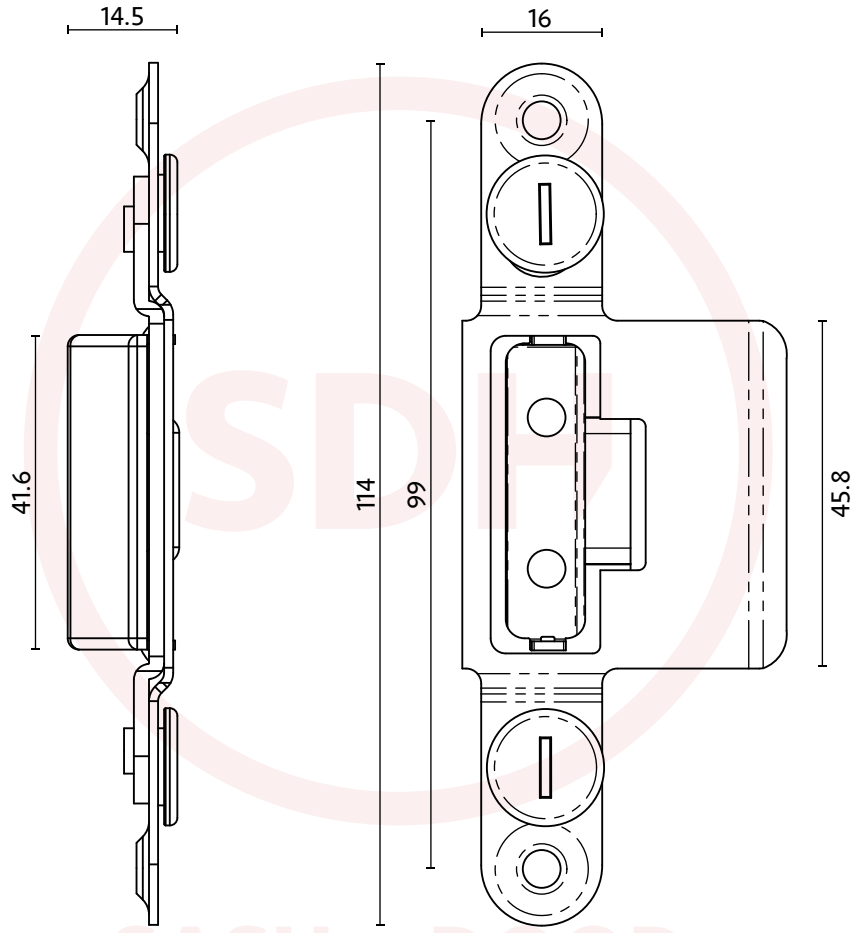

# TDBK Latch Strike

SASH + DOOR  
HARDWARE

Part	A
TDBK-2P-56	28mm
TDBK-2P-37	37mm
TDBK-2P-48	48mm
TDBK-2P-65	65mm
TDBK-2P-72	72mm
TDBK-2P-80	80mm
TDBK-2P-85	85mm
TDBK-2P-92	92mm