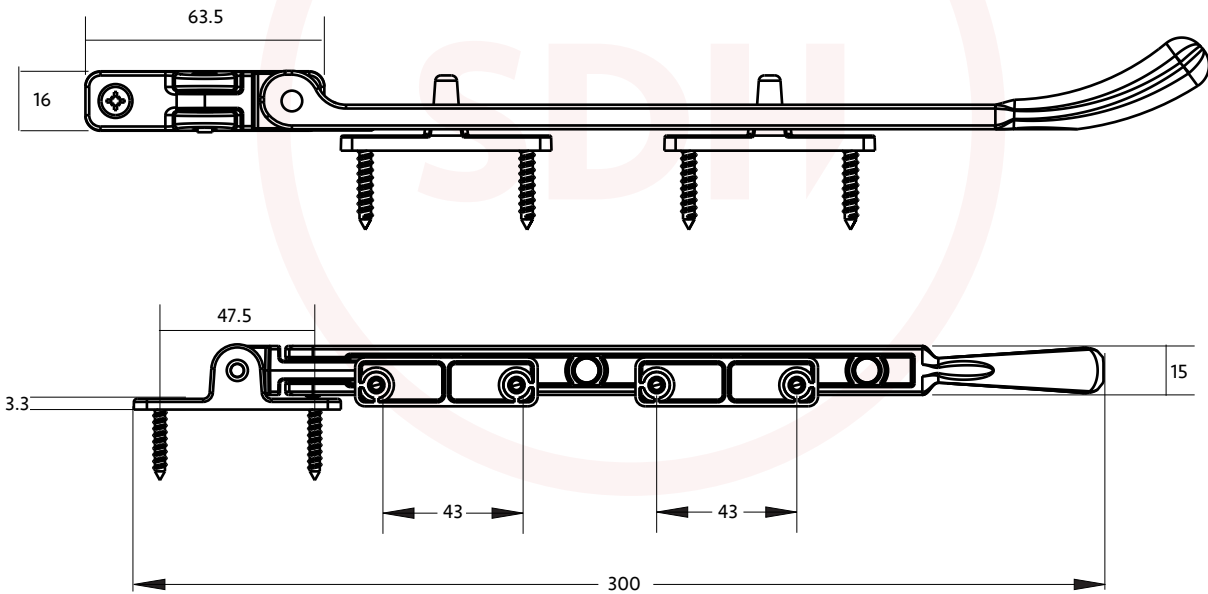

Timber Series Tear Drop Stay 10"

SASH + DOOR
HARDWARE