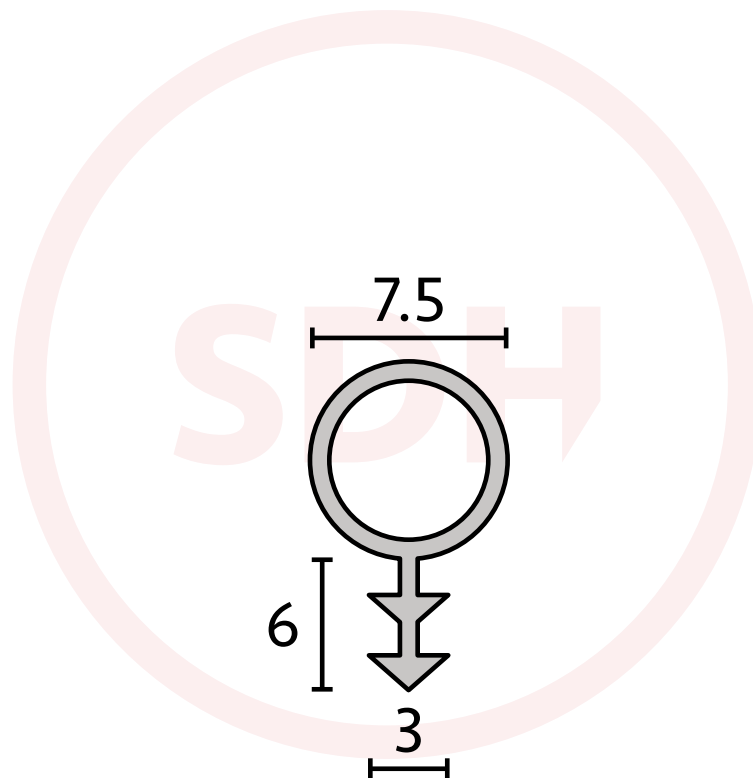

### 7.5mm Tubex

- Simple and cost effective weatherseal
- 100m coil
- Available in Brown & White

SASH + DOOR  
HARDWARE