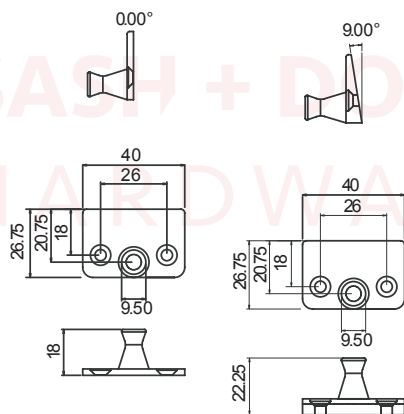

Timber Series Non Locking Stay

Stay

0° Peg Plate

9° Peg Plate

Screws x 4