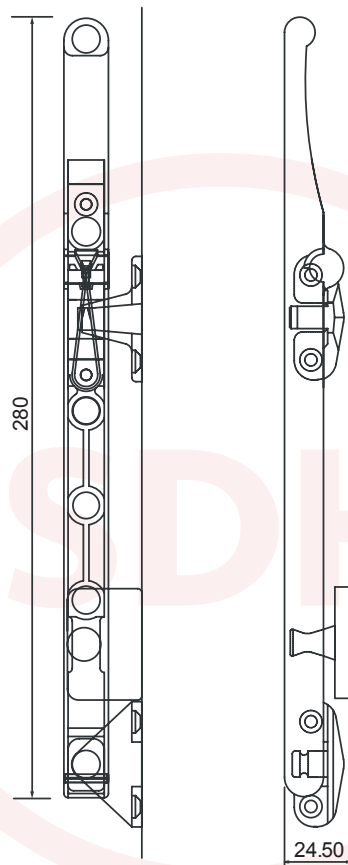

Timber Series Non Locking Stay

Stay

0° Peg Plate

9° Peg Plate

Screws x 4