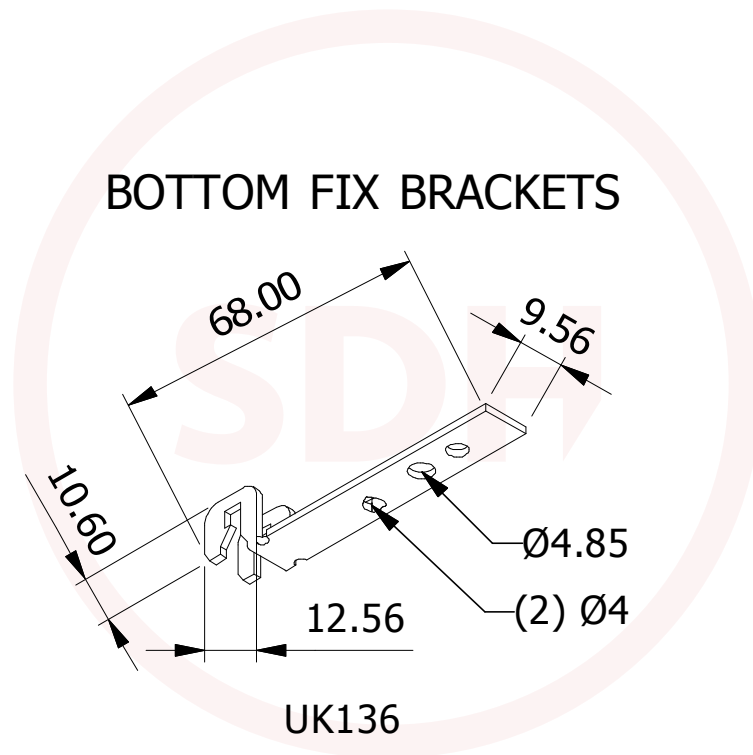

UK136 Bottom Bracket

SASH + DOOR
HARDWARE